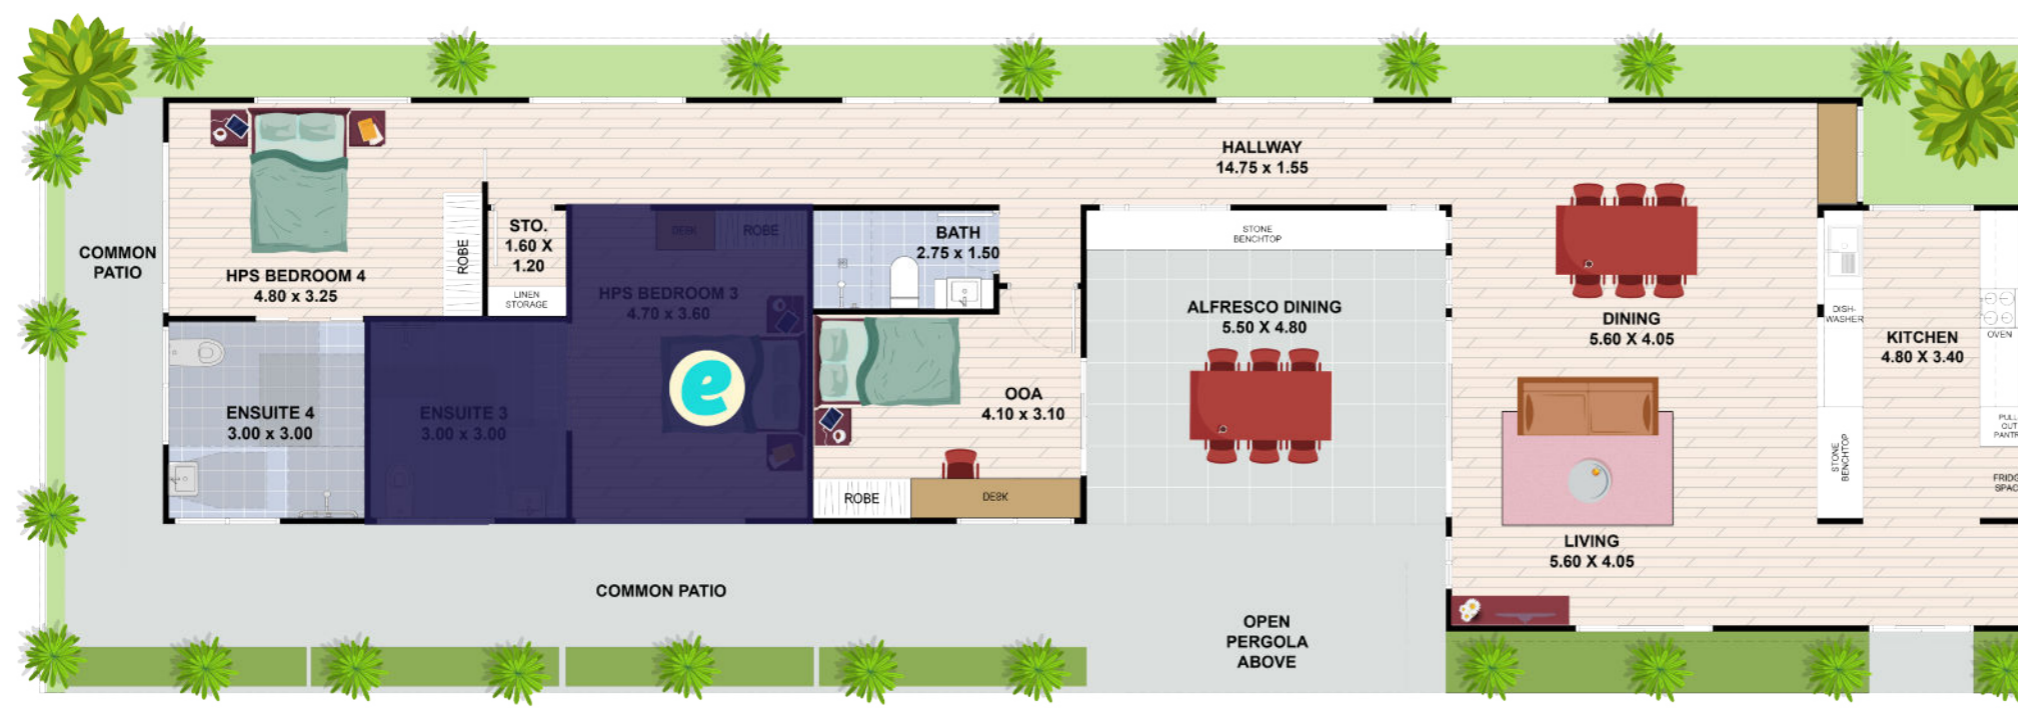

## House 2 | Bedroom 4

Bedroom / Ensuite	27 m <sup>2</sup>
Common Internal Area	164 m <sup>2</sup>
External Area	281 m <sup>2</sup>
<b>TOTAL AREA</b>	<b>472 m<sup>2</sup></b>

1 1 1

NOTE: DESIGNS SUBJECT TO CHANGE