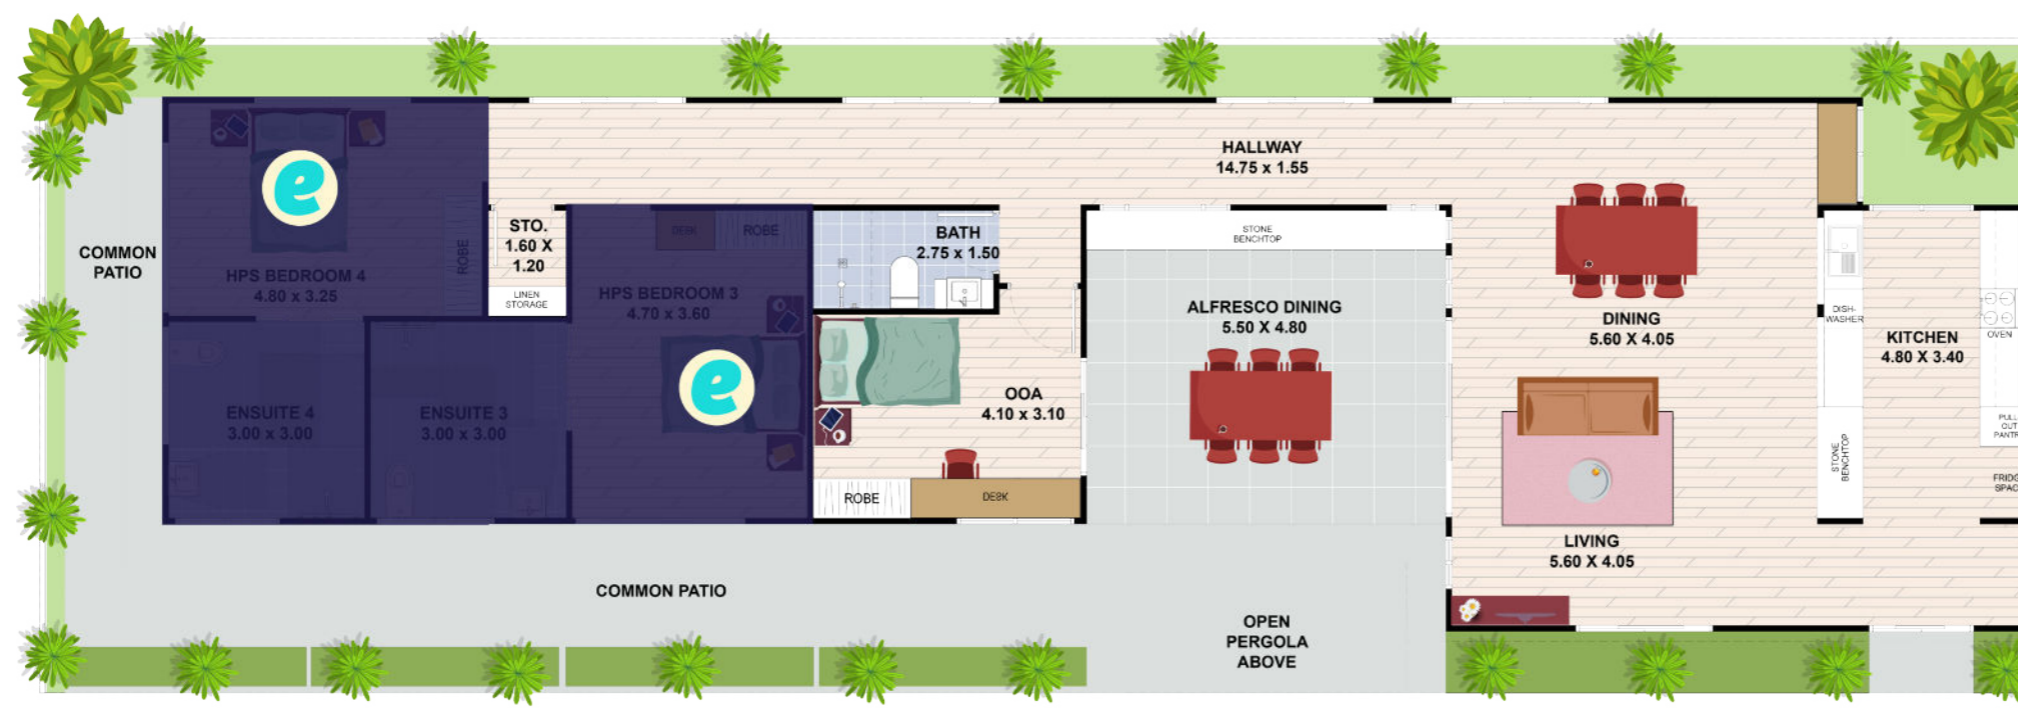

**MITCHELTON
QLD 4053**

House 2 | Bedroom 2

Bedroom	18 m ²
Common Internal Area	177 m ²
External Area	281 m ²
TOTAL AREA	476 m²

NOTE: DESIGNS SUBJECT TO CHANGE

**IMPROVED
LIVEABILITY**

**FULLY
ACCESSIBLE**