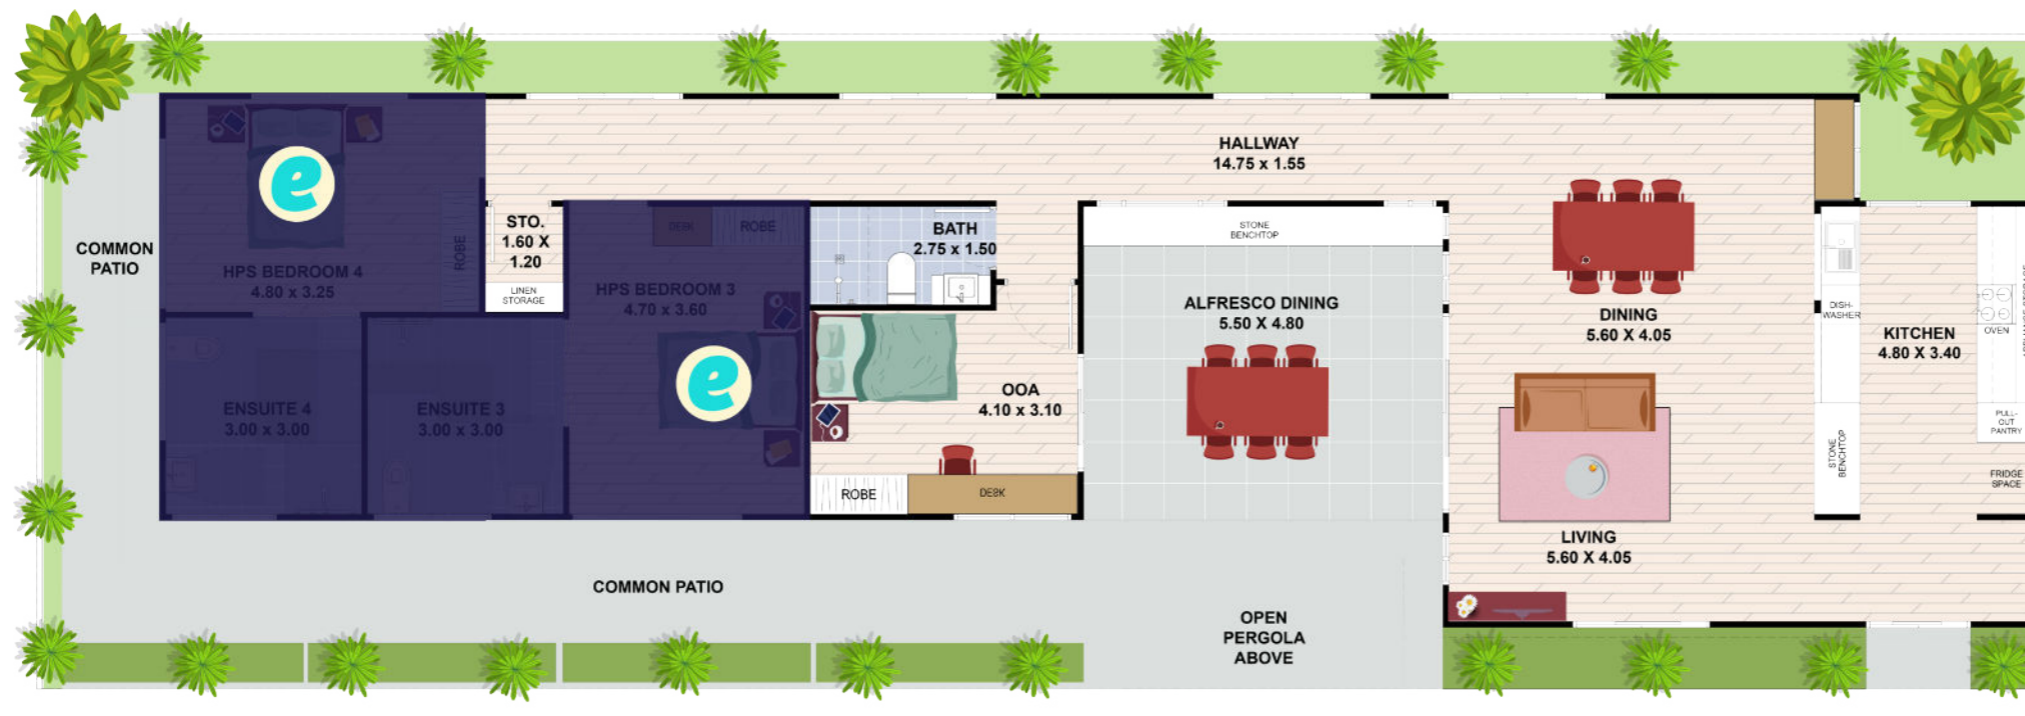

MITCHELTON QLD 4053

House 2 | Bedroom 1

Bedroom	18 m ²
Common Internal Area	177 m ²
External Area	281 m ²
TOTAL AREA	476 m²

1 1 1

A

B

NOTE: DESIGNS SUBJECT TO CHANGE

OTHER PARTICIPANT'S PRIVATE SPACE

**IMPROVED
LIVEABILITY**

**FULLY
ACCESSIBLE**

**HIGH PHYSICAL
SUPPORT**

enliven HOUSING

Enquiries 1300 ENLIVEN
enlivenhousing.com.au