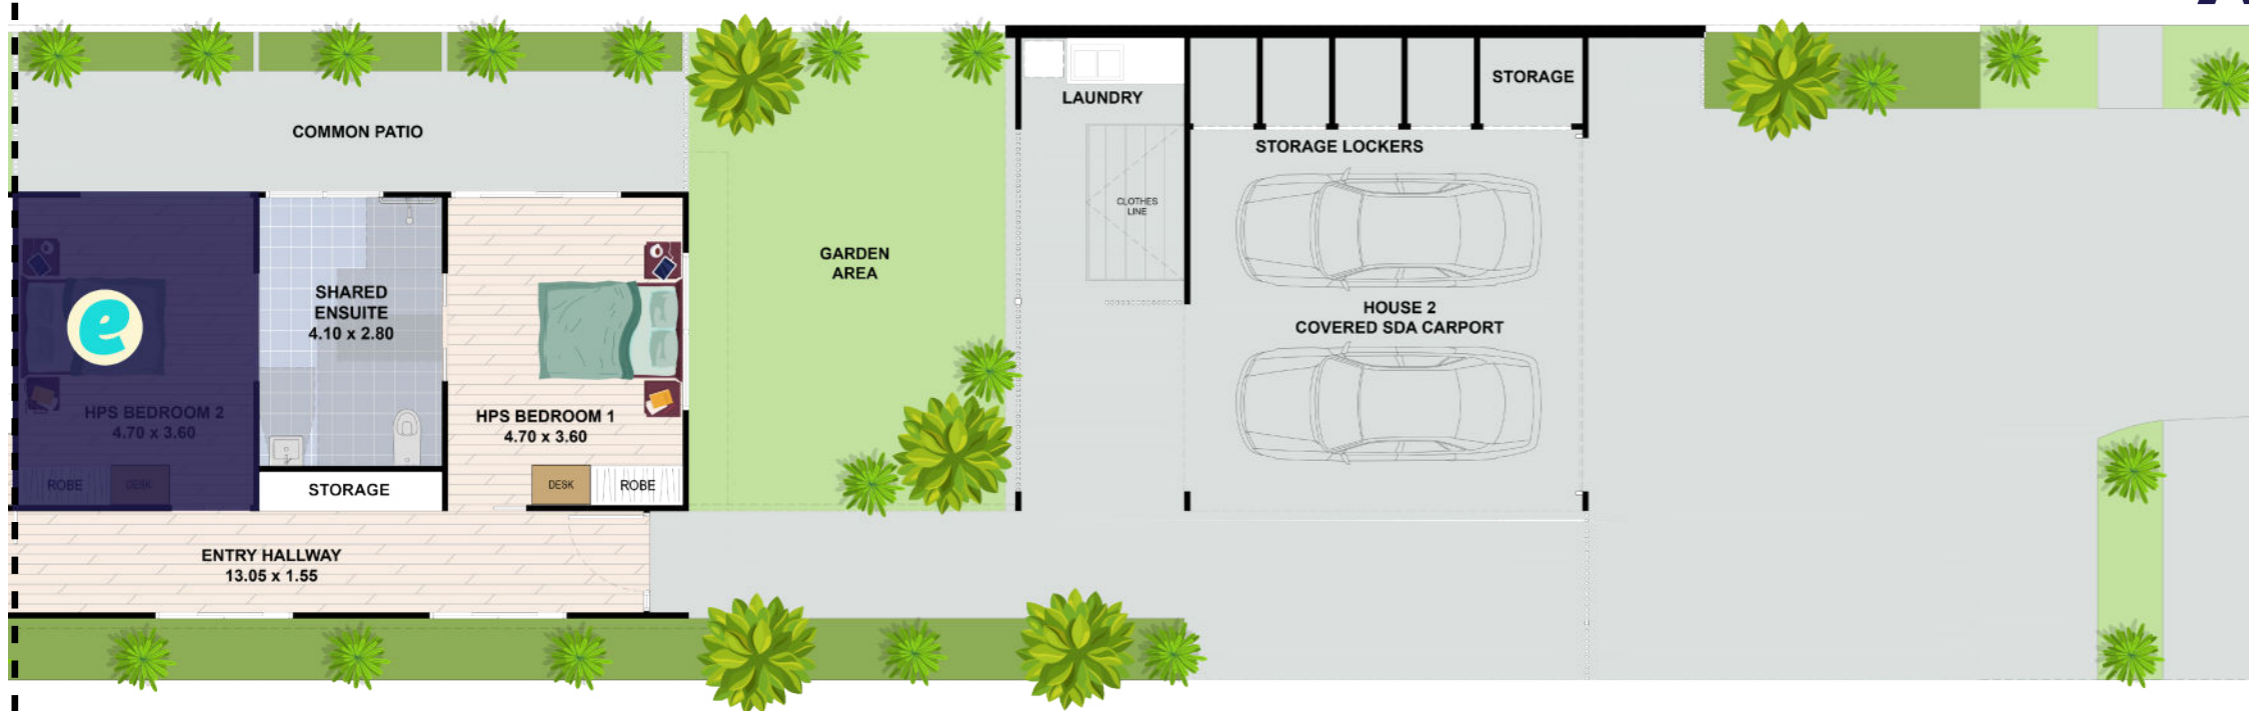

MITCHELTON QLD 4053

House 2 | Bedroom 1

Bedroom	18 m ²
Common Internal Area	177 m ²
External Area	281 m ²
TOTAL AREA	476 m²

1 1 1

A

B

NOTE: DESIGNS SUBJECT TO CHANGE

OTHER PARTICIPANT'S PRIVATE SPACE