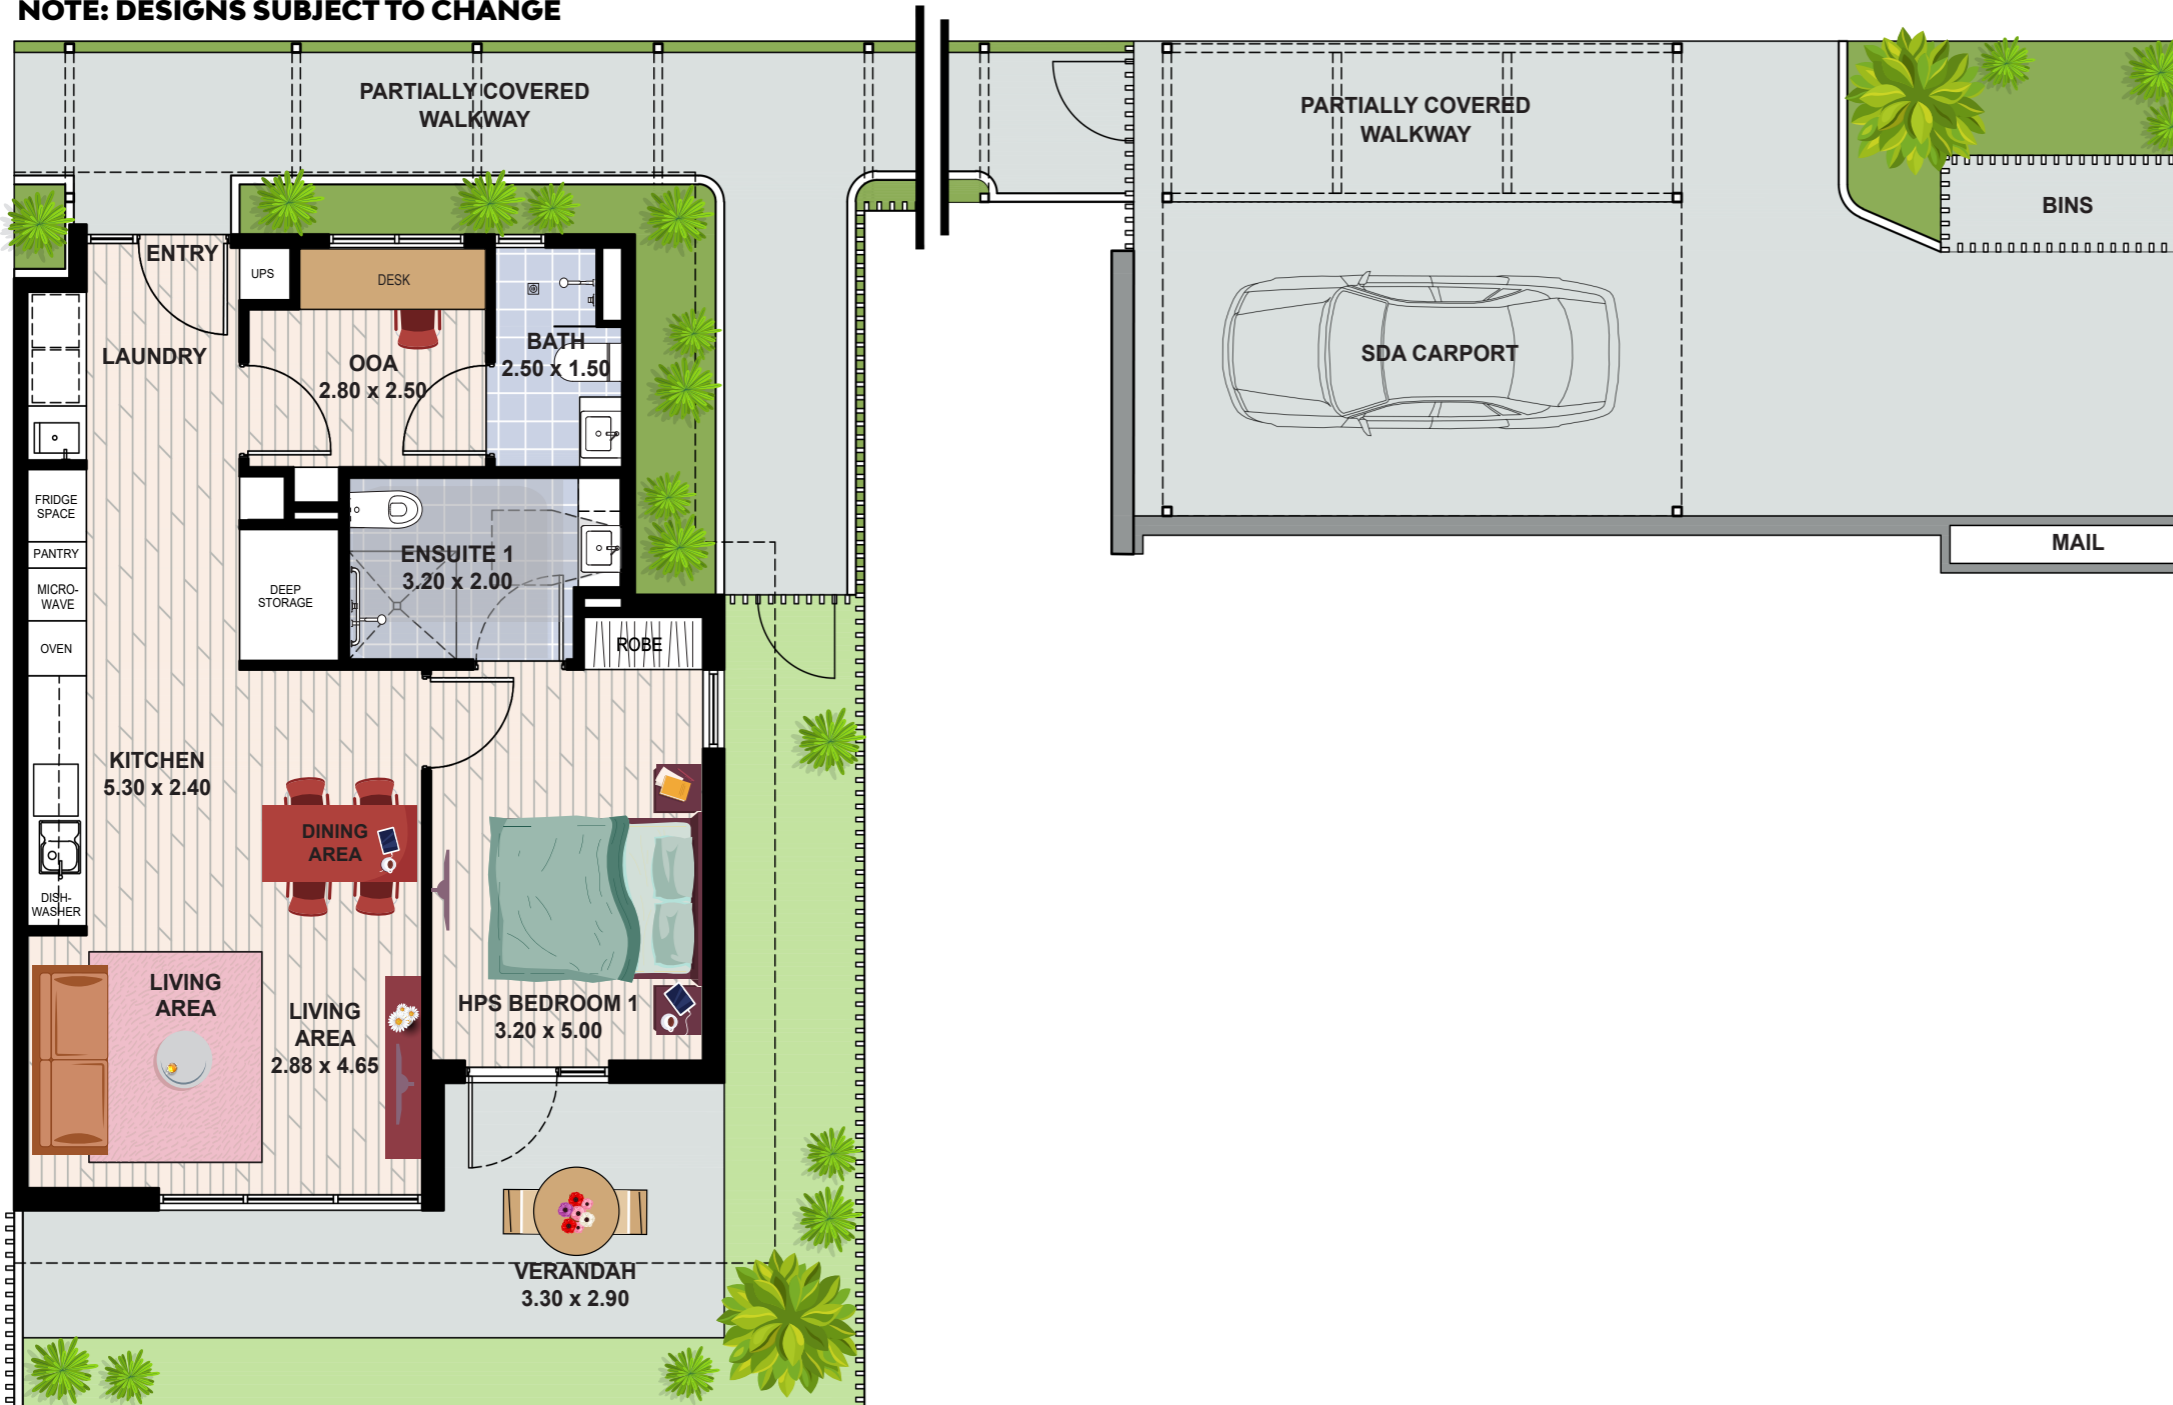

**MENTONE
VIC 3194**

NOTE: DESIGNS SUBJECT TO CHANGE

Villa 1

Bedroom/ Ensuite	24 m ²
Common Area	59 m ²
External Area	260 m ²
TOTAL AREA	343 m²

**IMPROVED
LIVEABILITY**

**FULLY
ACCESSIBLE**

**HIGH PHYSICAL
SUPPORT**