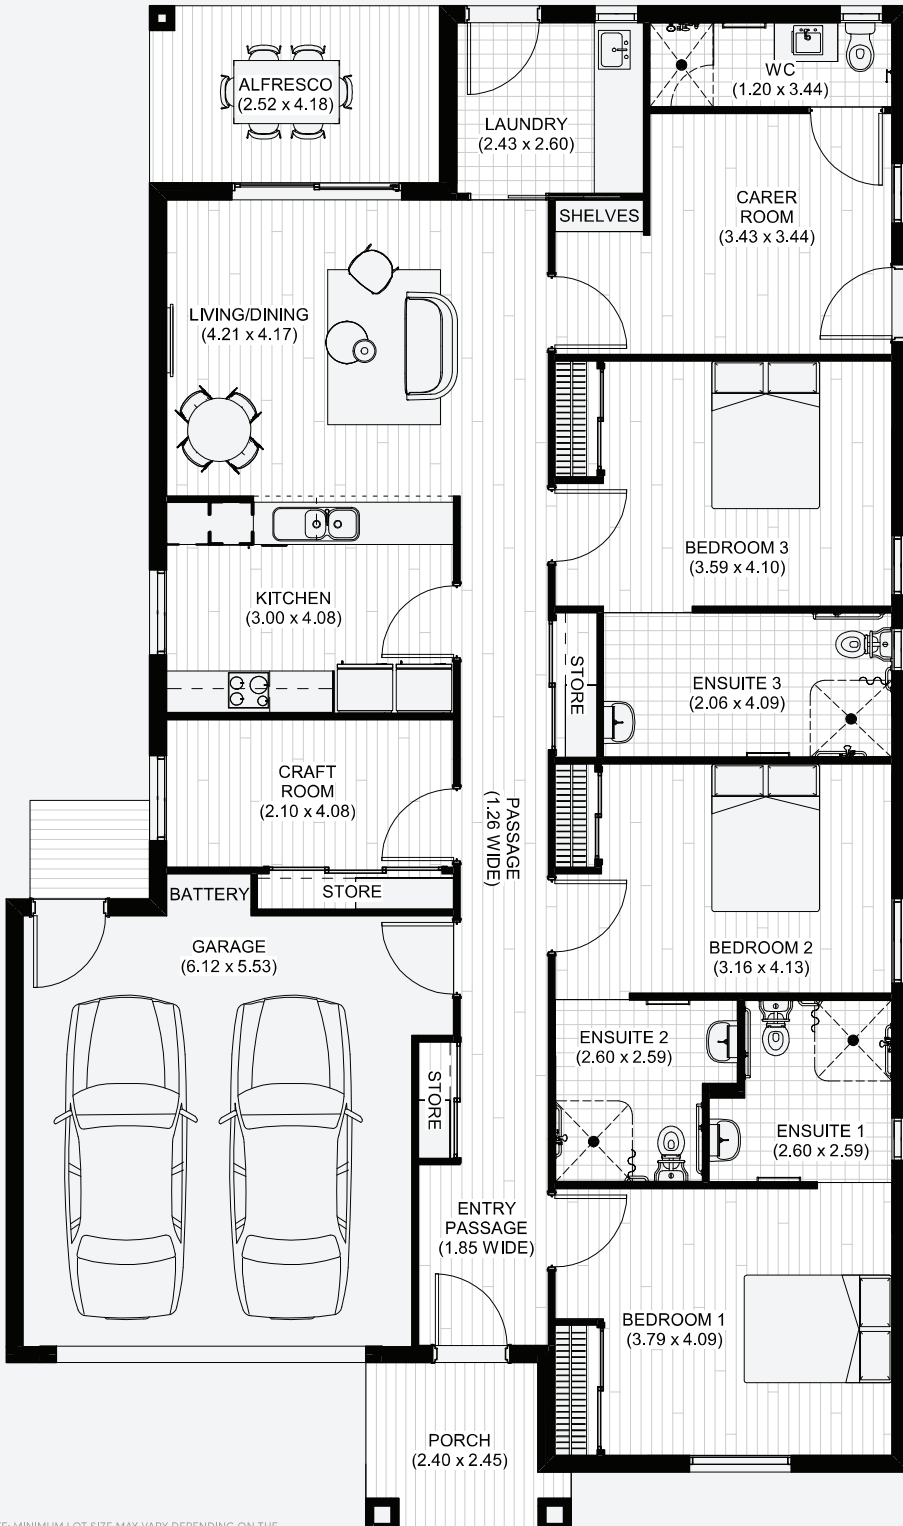

## MY MAGNOLIA ROOM SIZES

### Kitchen

3.00 x 4.08m

### Lounge

4.21 x 4.17m

### Bedrooms One/Two

3.79 x 4.09m / 3.16 x 4.13m